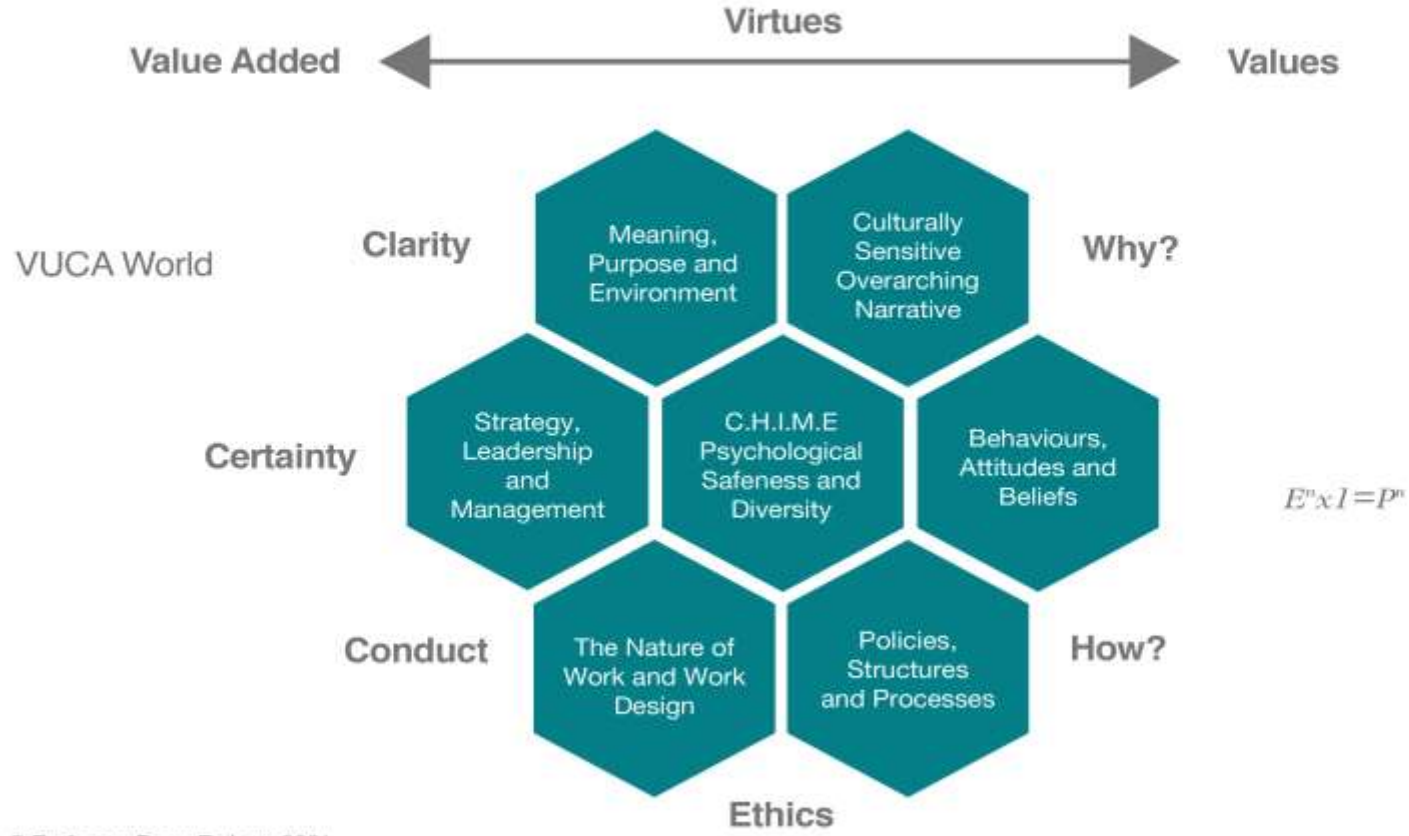

Organisation Resilience System Model

Governing Our Thinking: Out of Necessity Comes Virtue